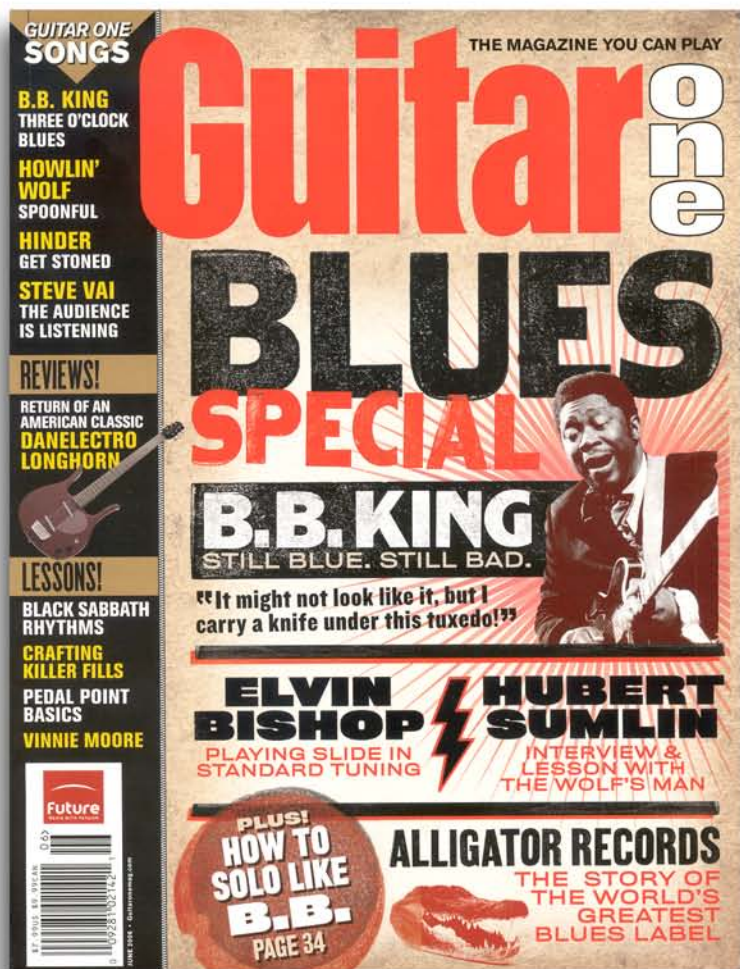

Seagull

in the press

S6 Original Slim

HEAR & NOW

Exciting New Equipment

By Michael Ross

Godin
Seagull S6 Original Slim

New slimmer-than-traditional 1.72" nut width. Cream binding helps differentiate this model from its S6 Original counterpart. Solid cedar top, wild cherry back and sides, silver leaf maple neck, rosewood fingerboard. **\$439 (with Quantum 1 electronics \$583)**
seagullguitars.com