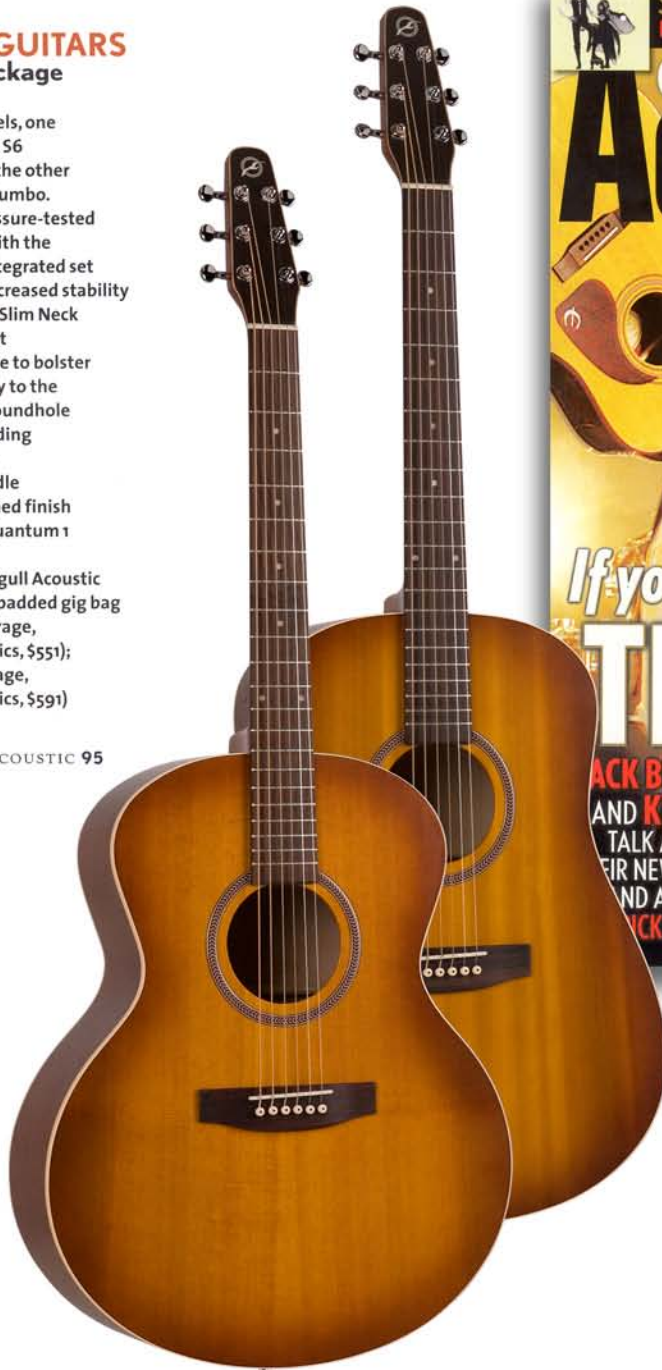

Seagull

in the press

Entourage

New & Notable

SEAGULL GUITARS Entourage Package Guitars

- Two acoustic models, one based on Seagull's S6 Original Slim and the other on Seagull's Mini Jumbo.
- Feature select pressure-tested solid tops along with the company's new integrated set neck system for increased stability
- Includes a Seagull Slim Neck with a 1.72-inch nut
- New arched rosette to bolster structural integrity to the area around the soundhole
- Cream double binding
- Tusq nut and fully compensated saddle
- Rustic Burst polished finish
- Optional Godin Quantum 1 electronics
- Comes with a Seagull Acoustic "Double Stuffed" padded gig bag

List Price: S6 Entourage, $399 (with electronics, $551); Mini Jumbo Entourage, $439 (with electronics, $591)

GUITAR WORLD ACOUSTIC 95

As Featured
in the
December 2006
issue of
Guitar World Acoustic
Magazine